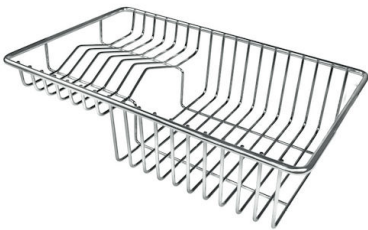

Foster integrated products  
1011 050 - Milano bowl 462 x 400 mm welded  
8459 000 - F2000 mixer with extractable spout  
8530 000 - Round dispenser

**Integrated beer dispenser** Beer dispenser mounted on a fixed collapsible column (beer cooling capacity - 50 l / h)  
Stainless steel welded tray for collecting liquids equipped with a glass refreshing system

## EQUIPMENT

水槽 Foster Milano

皂液器 Round

龙头 F2000 - Basso

## OPTIONAL ACCESSORIES

HPDE Twin 砧板

Induction PRO 牛扒烤盘

Induction Pro 咖啡壶

不锈钢背板

木砧板

玻璃砧板

黑格架