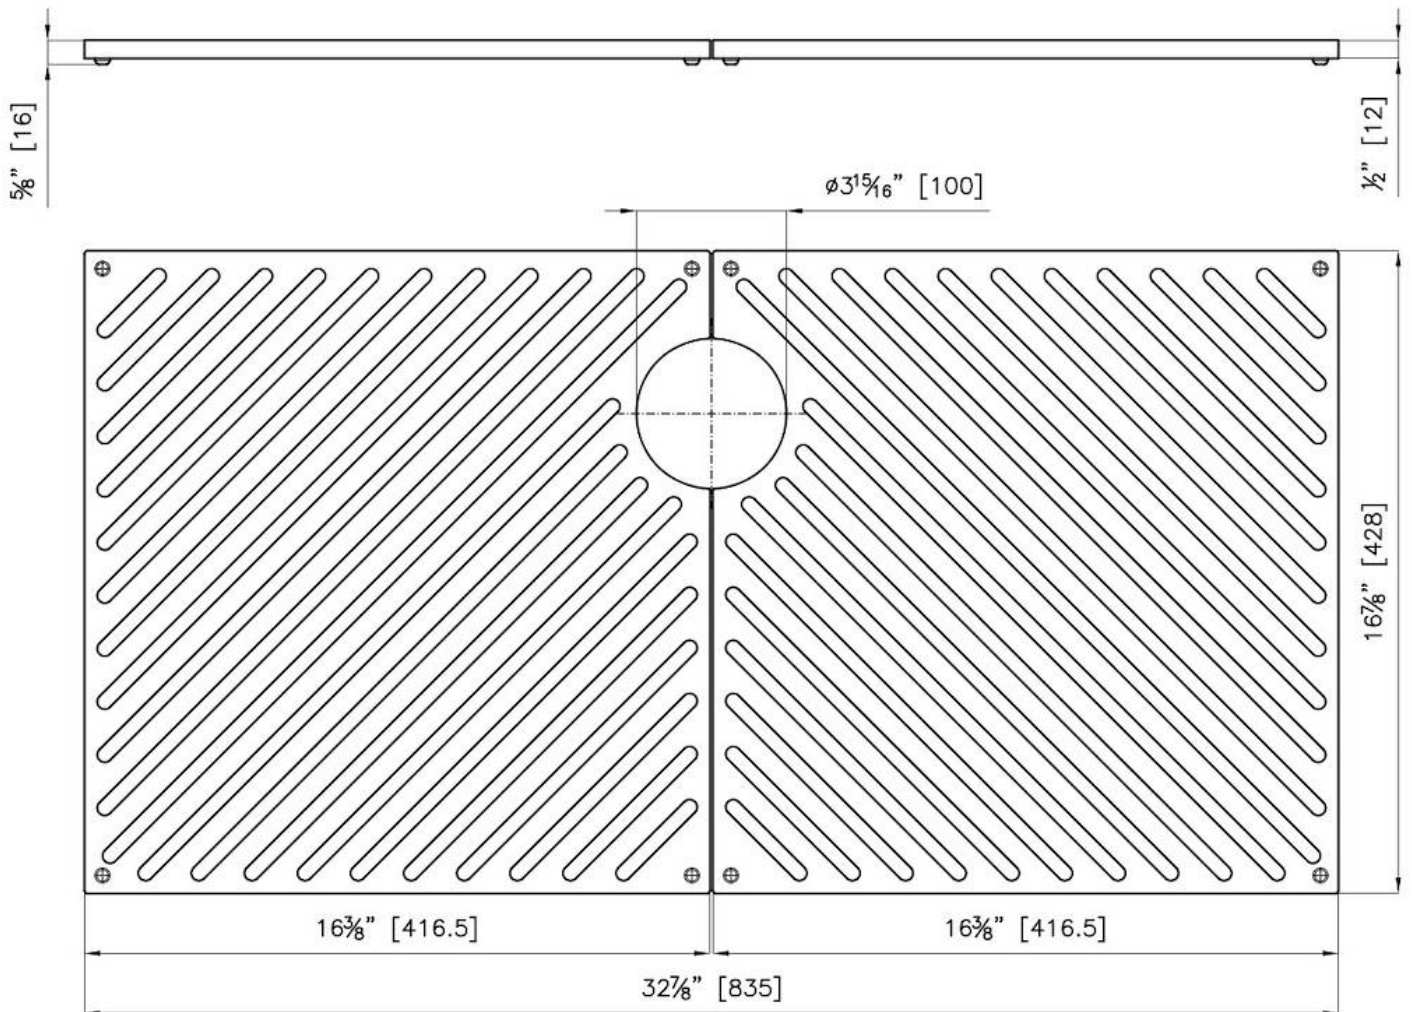

## 细节

材料 Foster Black Composit

---

水槽附件 烤架

---

尺寸 41,6x42,8 cm

---

尺寸 83,5x42,8 cm

## 技术图纸

The grids 8100 613 are sold in pairs.  
One unit of 8100 613 is therefore sufficient to fully cover the bottom of the sink.